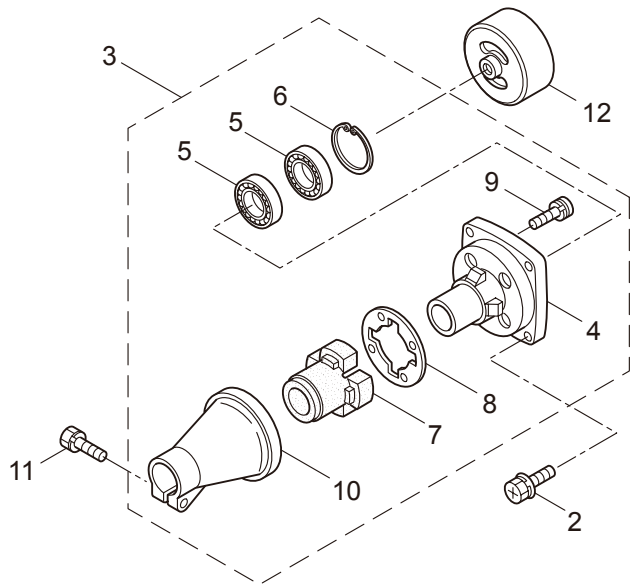

PARTS LIST

MC2600RS

CONTENTS

1. MAIN BODY	1 ~ 2
2. ENGINE	3 ~ 6
3. CARBURETOR, FUEL TANK	7 ~ 8
4. ACCESSORIES	9 ~ 10

2010. 06.

MARUYAMA

P/N 522891-1

1. MC2600RS
MAIN BODY

Ref. No.	Part No.	Part Name	Q'ty	Remarks
1-1	363666	MC2600RS	1	
1-2	817002	Bolt	4	M5x20
1-3	215512	Clutch Case Ass'y	1	Incl.4-10
1-4	214592	Bearing Case	1	
1-5	214161	Bearing	2	#6000ZZ
1-6	054676	Snap Ring	1	#26
1-7	214162	Buffer	1	
1-8	214163	Washer	1	
1-9	092033	Screw	4	M5x15
1-10	214593	Driveshaft Tube Adapter	1	
1-11	092561	Bolt	1	M5x25
1-12	229091	Clutch Drum	1	
1-13	219084	Driveshaft	1	
1-14	211464	Upper Adapt	1	
1-15	215276	Lower Adapt	1	
1-16	224121	Driveshaft Tube	1	
1-17	223153	Throttle Trigger	1	
1-18	054691	Hanging Bracket Ass'y	1	Incl.19
1-19	089738	Bolt	1	M5x15
1-20	219489	Shaft Coupler Ass'y	1	Incl.21-27
1-21	219490	Shaft Coupler Ass'y	1	Incl.28
1-22	215351	Cap Screw	1	M5x25
1-23	089846	Nut	1	M5
1-24	219087	Cap Screw	1	M5x10
1-25	219088	Clamping Knob Ass'y	1	
1-26	089976	Bolt	1	M8x45
1-27	550131	Washer	1	M8
1-28	231081	Label	1	MC2600RS
1-29	222454	Loop Handle Ass'y	1	Incl.30-33
1-30	222520	Loop Handle	1	
1-31	213171	Packing	1	
1-32	222142	Screw	4	M5x28
1-33	081027	Nut	4	M5
1-34	220533	Hanging Strap Ass'y	1	Incl.35
1-35	231657	Hook	1	

2. MC2600RS ENGINE

Ref. No.	Part No.	Part Name	Q'ty	Remarks
2-46	269832	Screw	2	M4x25
2-47	262483	Spark Plug	1	NGK BPMR6Y
2-48	267492	Lead	1	130L
2-49	282880	Wire, Lead	1	
2-50	264588	Clamp	1	
2-51	282404	Recoil Starter Ass'y	1	Incl.52-61
2-52	282405	Recoil Ass'y	1	Incl.53-60
2-53	283411	Reel	1	
2-54	283412	Cam Plate	1	
2-55	280930	Spring	1	
2-56	280931	Spiral Spring	1	
2-57	267213	Screw	1	
2-58	280932	Starter Rope Ass'y	1	Incl.59,60
2-59	280933	Starter Rope	1	
2-60	267219	Starter Grip	1	
2-61	280934	Starter Pawl Ass'y	1	
2-62	280489	Screw	2	M4x20
2-63	269833	Screw	1	M4x16
2-64	286139	Label	1	REVERSE2 EE260
2-65	286122	Label	1	MARUYAMA
2-66	284587	Label	1	
2-67	267561	Label	1	
2-68	261076	Woodruff Key	1	3x10