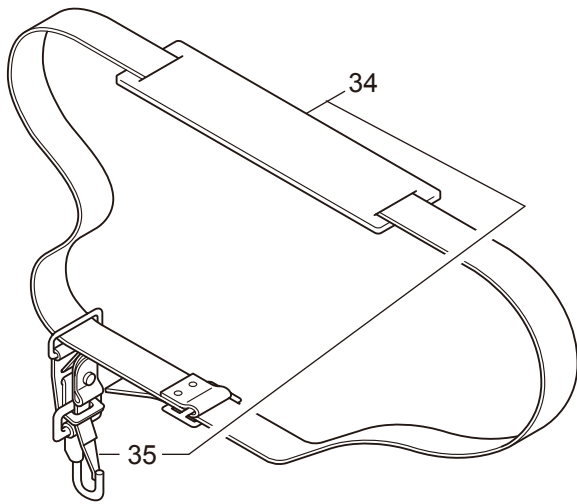

PARTS LIST

MC2600RS

CONTENTS

1. MAIN BODY	1 ~ 2
2. ENGINE	3 ~ 6
3. CARBURETOR, FUEL TANK	7 ~ 8
4. ACCESSORIES	9 ~ 10

2010. 06.

MARUYAMA

P/N 522891-1

1. MC2600RS
MAIN BODY

Ref. No.	Part No.	Part Name	Q'ty	Remarks
1-1	363666	MC2600RS	1	
1-2	817002	Bolt	4	M5x20
1-3	215512	Clutch Case Ass'y	1	Incl.4-10
1-4	214592	Bearing Case	1	
1-5	214161	Bearing	2	#6000ZZ
1-6	054676	Snap Ring	1	#26
1-7	214162	Buffer	1	
1-8	214163	Washer	1	
1-9	092033	Screw	4	M5x15
1-10	214593	Driveshaft Tube Adapter	1	
1-11	092561	Bolt	1	M5x25
1-12	229091	Clutch Drum	1	
1-13	219084	Driveshaft	1	
1-14	211464	Upper Adapt	1	
1-15	215276	Lower Adapt	1	
1-16	224121	Driveshaft Tube	1	
1-17	223153	Throttle Trigger	1	
1-18	054691	Hanging Bracket Ass'y	1	Incl.19
1-19	089738	Bolt	1	M5x15
1-20	219489	Shaft Coupler Ass'y	1	Incl.21-27
1-21	219490	Shaft Coupler Ass'y	1	Incl.28
1-22	215351	Cap Screw	1	M5x25
1-23	089846	Nut	1	M5
1-24	219087	Cap Screw	1	M5x10
1-25	219088	Clamping Knob Ass'y	1	
1-26	089976	Bolt	1	M8x45
1-27	550131	Washer	1	M8
1-28	231081	Label	1	MC2600RS
1-29	222454	Loop Handle Ass'y	1	Incl.30-33
1-30	222520	Loop Handle	1	
1-31	213171	Packing	1	
1-32	222142	Screw	4	M5x28
1-33	081027	Nut	4	M5
1-34	220533	Hanging Strap Ass'y	1	Incl.35
1-35	231657	Hook	1	

2. MC2600RS ENGINE

Ref. No.	Part No.	Part Name	Q'ty	Remarks
2-46	269832	Screw	2	M4x25
2-47	262483	Spark Plug	1	NGK BPMR6Y
2-48	267492	Lead	1	130L
2-49	282880	Wire, Lead	1	
2-50	264588	Clamp	1	
2-51	282404	Recoil Starter Ass'y	1	Incl.52-61
2-52	282405	Recoil Ass'y	1	Incl.53-60
2-53	283411	Reel	1	
2-54	283412	Cam Plate	1	
2-55	280930	Spring	1	
2-56	280931	Spiral Spring	1	
2-57	267213	Screw	1	
2-58	280932	Starter Rope Ass'y	1	Incl.59,60
2-59	280933	Starter Rope	1	
2-60	267219	Starter Grip	1	
2-61	280934	Starter Pawl Ass'y	1	
2-62	280489	Screw	2	M4x20
2-63	269833	Screw	1	M4x16
2-64	286139	Label	1	REVERSE2 EE260
2-65	286122	Label	1	MARUYAMA
2-66	284587	Label	1	
2-67	267561	Label	1	
2-68	261076	Woodruff Key	1	3x10