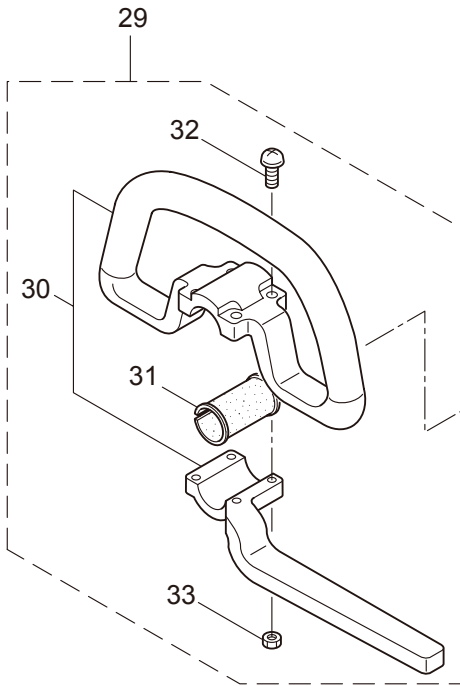

PARTS LIST

MC2600RS

CONTENTS

1. MAIN BODY	1 ~ 2
2. ENGINE	3 ~ 6
3. CARBURETOR, FUEL TANK	7 ~ 8
4. ACCESSORIES	9 ~ 10

2010. 06.

MARUYAMA

P/N 522891-1

1. MC2600RS
MAIN BODY

Ref. No.	Part No.	Part Name	Q'ty	Remarks
1-1	363666	MC2600RS	1	
1-2	817002	Bolt	4	M5x20
1-3	215512	Clutch Case Ass'y	1	Incl.4-10
1-4	214592	Bearing Case	1	
1-5	214161	Bearing	2	#6000ZZ
1-6	054676	Snap Ring	1	#26
1-7	214162	Buffer	1	
1-8	214163	Washer	1	
1-9	092033	Screw	4	M5x15
1-10	214593	Driveshaft Tube Adapter	1	
1-11	092561	Bolt	1	M5x25
1-12	229091	Clutch Drum	1	
1-13	219084	Driveshaft	1	
1-14	211464	Upper Adapt	1	
1-15	215276	Lower Adapt	1	
1-16	224121	Driveshaft Tube	1	
1-17	223153	Throttle Trigger	1	
1-18	054691	Hanging Bracket Ass'y	1	Incl.19
1-19	089738	Bolt	1	M5x15
1-20	219489	Shaft Coupler Ass'y	1	Incl.21-27
1-21	219490	Shaft Coupler Ass'y	1	Incl.28
1-22	215351	Cap Screw	1	M5x25
1-23	089846	Nut	1	M5
1-24	219087	Cap Screw	1	M5x10
1-25	219088	Clamping Knob Ass'y	1	
1-26	089976	Bolt	1	M8x45
1-27	550131	Washer	1	M8
1-28	231081	Label	1	MC2600RS
1-29	222454	Loop Handle Ass'y	1	Incl.30-33
1-30	222520	Loop Handle	1	
1-31	213171	Packing	1	
1-32	222142	Screw	4	M5x28
1-33	081027	Nut	4	M5
1-34	220533	Hanging Strap Ass'y	1	Incl.35
1-35	231657	Hook	1	

2. MC2600RS ENGINE

Ref. No.	Part No.	Part Name	Q'ty	Remarks
2-46	269832	Screw	2	M4x25
2-47	262483	Spark Plug	1	NGK BPMR6Y
2-48	267492	Lead	1	130L
2-49	282880	Wire, Lead	1	
2-50	264588	Clamp	1	
2-51	282404	Recoil Starter Ass'y	1	Incl.52-61
2-52	282405	Recoil Ass'y	1	Incl.53-60
2-53	283411	Reel	1	
2-54	283412	Cam Plate	1	
2-55	280930	Spring	1	
2-56	280931	Spiral Spring	1	
2-57	267213	Screw	1	
2-58	280932	Starter Rope Ass'y	1	Incl.59,60
2-59	280933	Starter Rope	1	
2-60	267219	Starter Grip	1	
2-61	280934	Starter Pawl Ass'y	1	
2-62	280489	Screw	2	M4x20
2-63	269833	Screw	1	M4x16
2-64	286139	Label	1	REVERSE2 EE260
2-65	286122	Label	1	MARUYAMA
2-66	284587	Label	1	
2-67	267561	Label	1	
2-68	261076	Woodruff Key	1	3x10