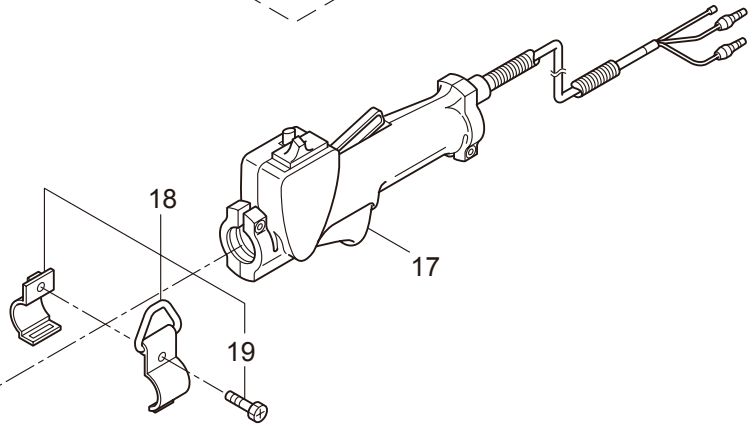

PARTS LIST

MC2600RS

CONTENTS

1. MAIN BODY	1 ~ 2
2. ENGINE	3 ~ 6
3. CARBURETOR, FUEL TANK	7 ~ 8
4. ACCESSORIES	9 ~ 10

2010. 06.

MARUYAMA

P/N 522891-1

1. MC2600RS
MAIN BODY

Ref. No.	Part No.	Part Name	Q'ty	Remarks
1-1	363666	MC2600RS	1	
1-2	817002	Bolt	4	M5x20
1-3	215512	Clutch Case Ass'y	1	Incl.4-10
1-4	214592	Bearing Case	1	
1-5	214161	Bearing	2	#6000ZZ
1-6	054676	Snap Ring	1	#26
1-7	214162	Buffer	1	
1-8	214163	Washer	1	
1-9	092033	Screw	4	M5x15
1-10	214593	Driveshaft Tube Adapter	1	
1-11	092561	Bolt	1	M5x25
1-12	229091	Clutch Drum	1	
1-13	219084	Driveshaft	1	
1-14	211464	Upper Adapt	1	
1-15	215276	Lower Adapt	1	
1-16	224121	Driveshaft Tube	1	
1-17	223153	Throttle Trigger	1	
1-18	054691	Hanging Bracket Ass'y	1	Incl.19
1-19	089738	Bolt	1	M5x15
1-20	219489	Shaft Coupler Ass'y	1	Incl.21-27
1-21	219490	Shaft Coupler Ass'y	1	Incl.28
1-22	215351	Cap Screw	1	M5x25
1-23	089846	Nut	1	M5
1-24	219087	Cap Screw	1	M5x10
1-25	219088	Clamping Knob Ass'y	1	
1-26	089976	Bolt	1	M8x45
1-27	550131	Washer	1	M8
1-28	231081	Label	1	MC2600RS
1-29	222454	Loop Handle Ass'y	1	Incl.30-33
1-30	222520	Loop Handle	1	
1-31	213171	Packing	1	
1-32	222142	Screw	4	M5x28
1-33	081027	Nut	4	M5
1-34	220533	Hanging Strap Ass'y	1	Incl.35
1-35	231657	Hook	1	

2. MC2600RS ENGINE

Ref. No.	Part No.	Part Name	Q'ty	Remarks
2-46	269832	Screw	2	M4x25
2-47	262483	Spark Plug	1	NGK BPMR6Y
2-48	267492	Lead	1	130L
2-49	282880	Wire, Lead	1	
2-50	264588	Clamp	1	
2-51	282404	Recoil Starter Ass'y	1	Incl.52-61
2-52	282405	Recoil Ass'y	1	Incl.53-60
2-53	283411	Reel	1	
2-54	283412	Cam Plate	1	
2-55	280930	Spring	1	
2-56	280931	Spiral Spring	1	
2-57	267213	Screw	1	
2-58	280932	Starter Rope Ass'y	1	Incl.59,60
2-59	280933	Starter Rope	1	
2-60	267219	Starter Grip	1	
2-61	280934	Starter Pawl Ass'y	1	
2-62	280489	Screw	2	M4x20
2-63	269833	Screw	1	M4x16
2-64	286139	Label	1	REVERSE2 EE260
2-65	286122	Label	1	MARUYAMA
2-66	284587	Label	1	
2-67	267561	Label	1	
2-68	261076	Woodruff Key	1	3x10