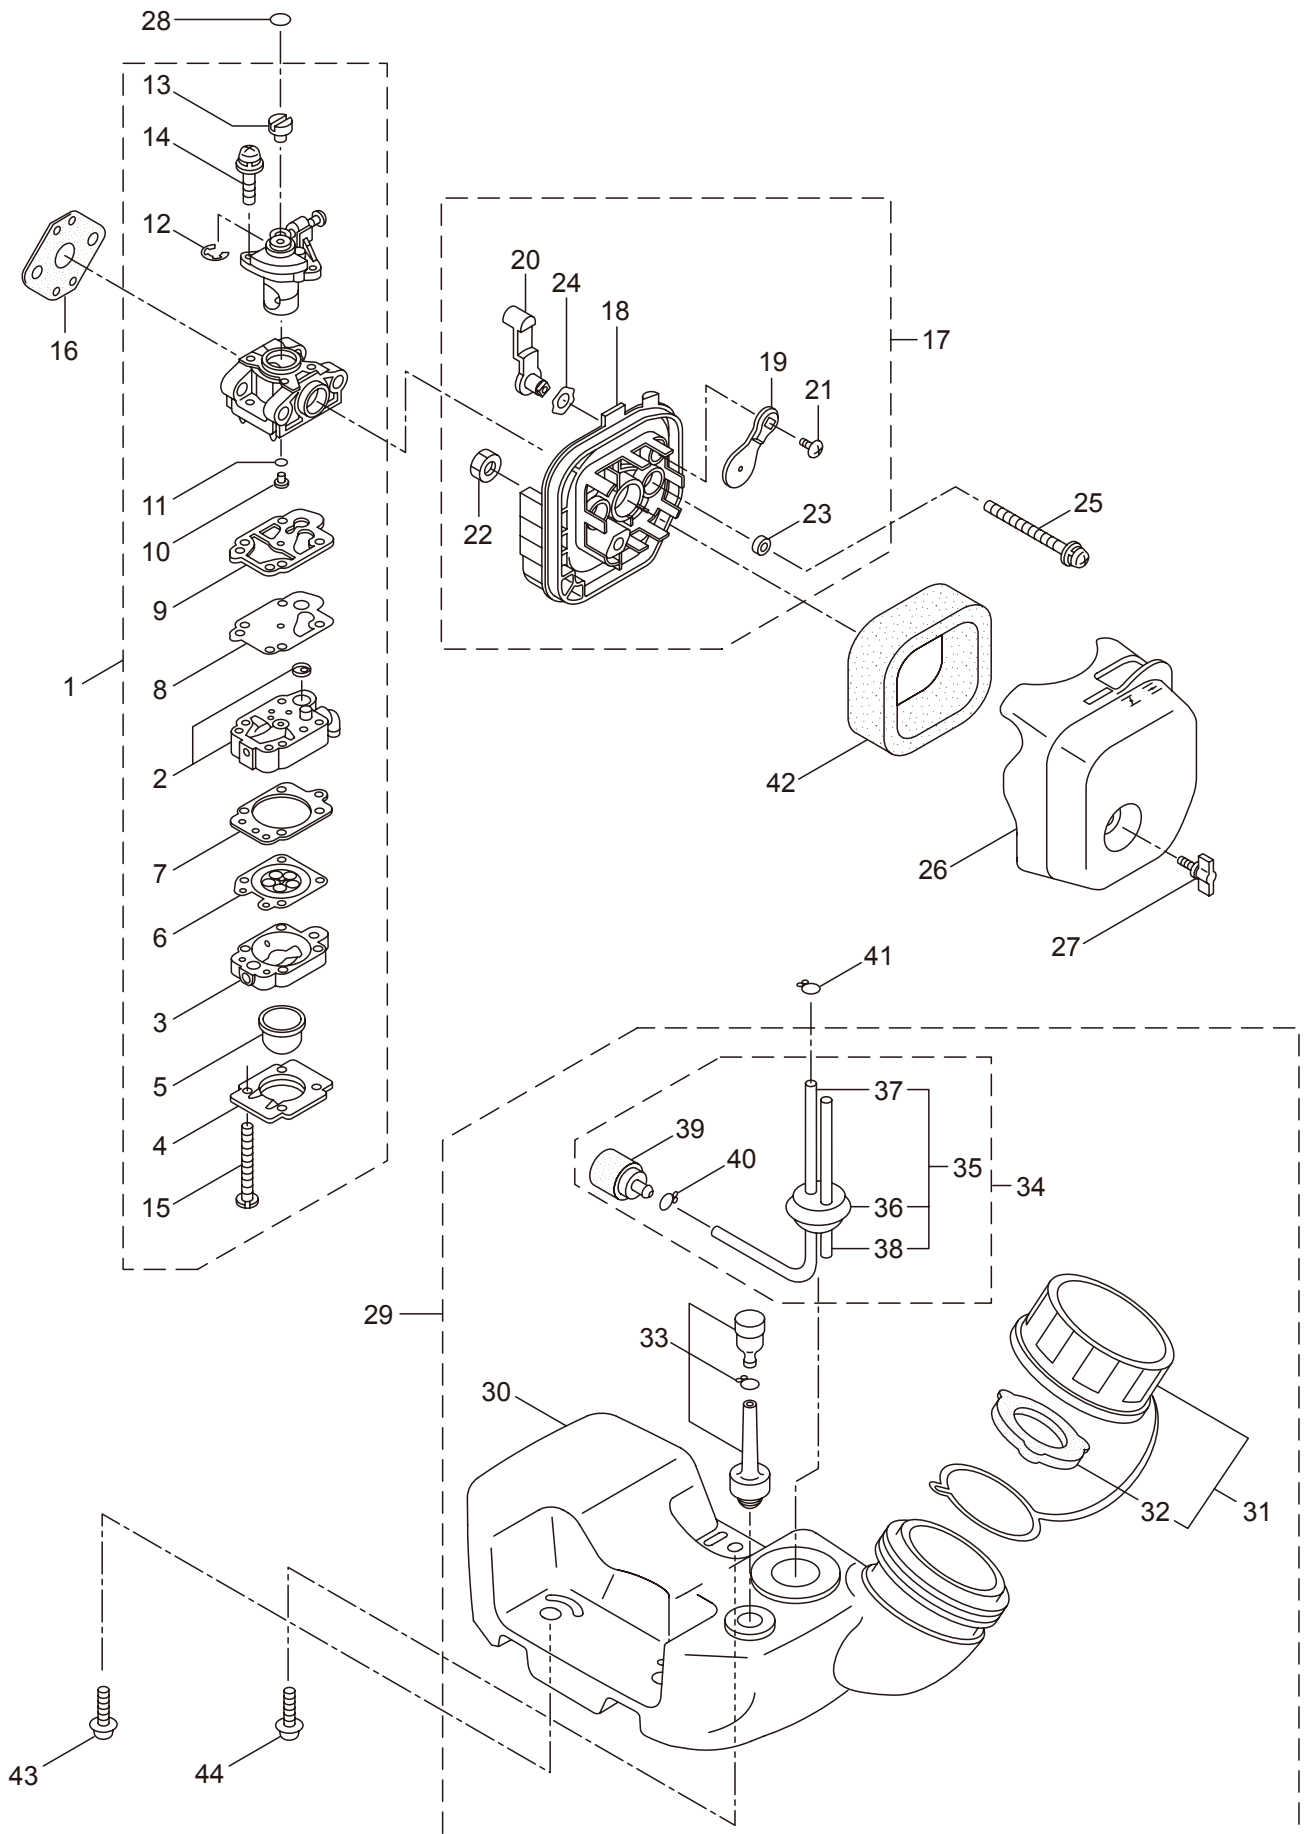

3. MC2600RS
CARBURETOR, FUEL TANK

Ref. No.	Part No.	Part Name	Q'ty	Remarks
3-1	286274	Carburetor Ass'y	1	Incl.2-15
3-2	263739	Pump Body	1	
3-3	262991	Purge Body	1	
3-4	262992	Cover Plate	1	
3-5	261874	Primer Bulb	1	
3-6	283905	Diaphragm, Meterring	1	
3-7	262993	Gasket	1	
3-8	262994	Diaphragm,Fuel Pump	1	
3-9	282576	Gasket	1	
3-10	267358	Main Jet	1	
3-11	261871	O-Ring	1	
3-12	261876	E-Ring	1	
3-13	261658	Swivel	1	
3-14	264682	Screw	2	
3-15	262996	Screw	4	
3-16	261864	Gasket	1	
3-17	284823	Case Ass'y	1	Incl.18-24
3-18	269050	Case Body	1	
3-19	284802	Valve	1	
3-20	284803	Lever	1	
3-21	269032	Screw	1	
3-22	126993	Nut	1	M5
3-23	269051	Sleeve	2	
3-24	284816	Washer	1	6.4x11x0.15
3-25	281777	Screw	2	M5x55
3-26	283772	Cleaner Cover	1	
3-27	281438	Knob	1	
3-28	280020	Swivel Ring	1	
3-29	284023	Fuel Tank Ass'y	1	Incl.30-40
3-30	282250	Fuel Tank	1	
3-31	281564	Fuel Tank Cap Ass'y	1	Incl.32
3-32	269377	Gasket	1	
3-33	261696	Breather Ass'y	1	
3-34	265752	Fuel Pipe Pick-up Ass'y	1	Incl.35-40
3-35	264031	Fuel Pipe Ass'y	1	Incl.36-38
3-36	261115	Grommet	1	
3-37	261690	Fuel Pipe	1	160L
3-38	263038	Return Pipe	1	3x6x85L
3-39	264653	Filter Ass'y	1	
3-40	261117	Clip	1	
3-41	261117	Clip	1	
3-42	269030	Element	1	
3-43	269828	Screw	2	M5x16
3-44	281208	Screw	1	M5x16