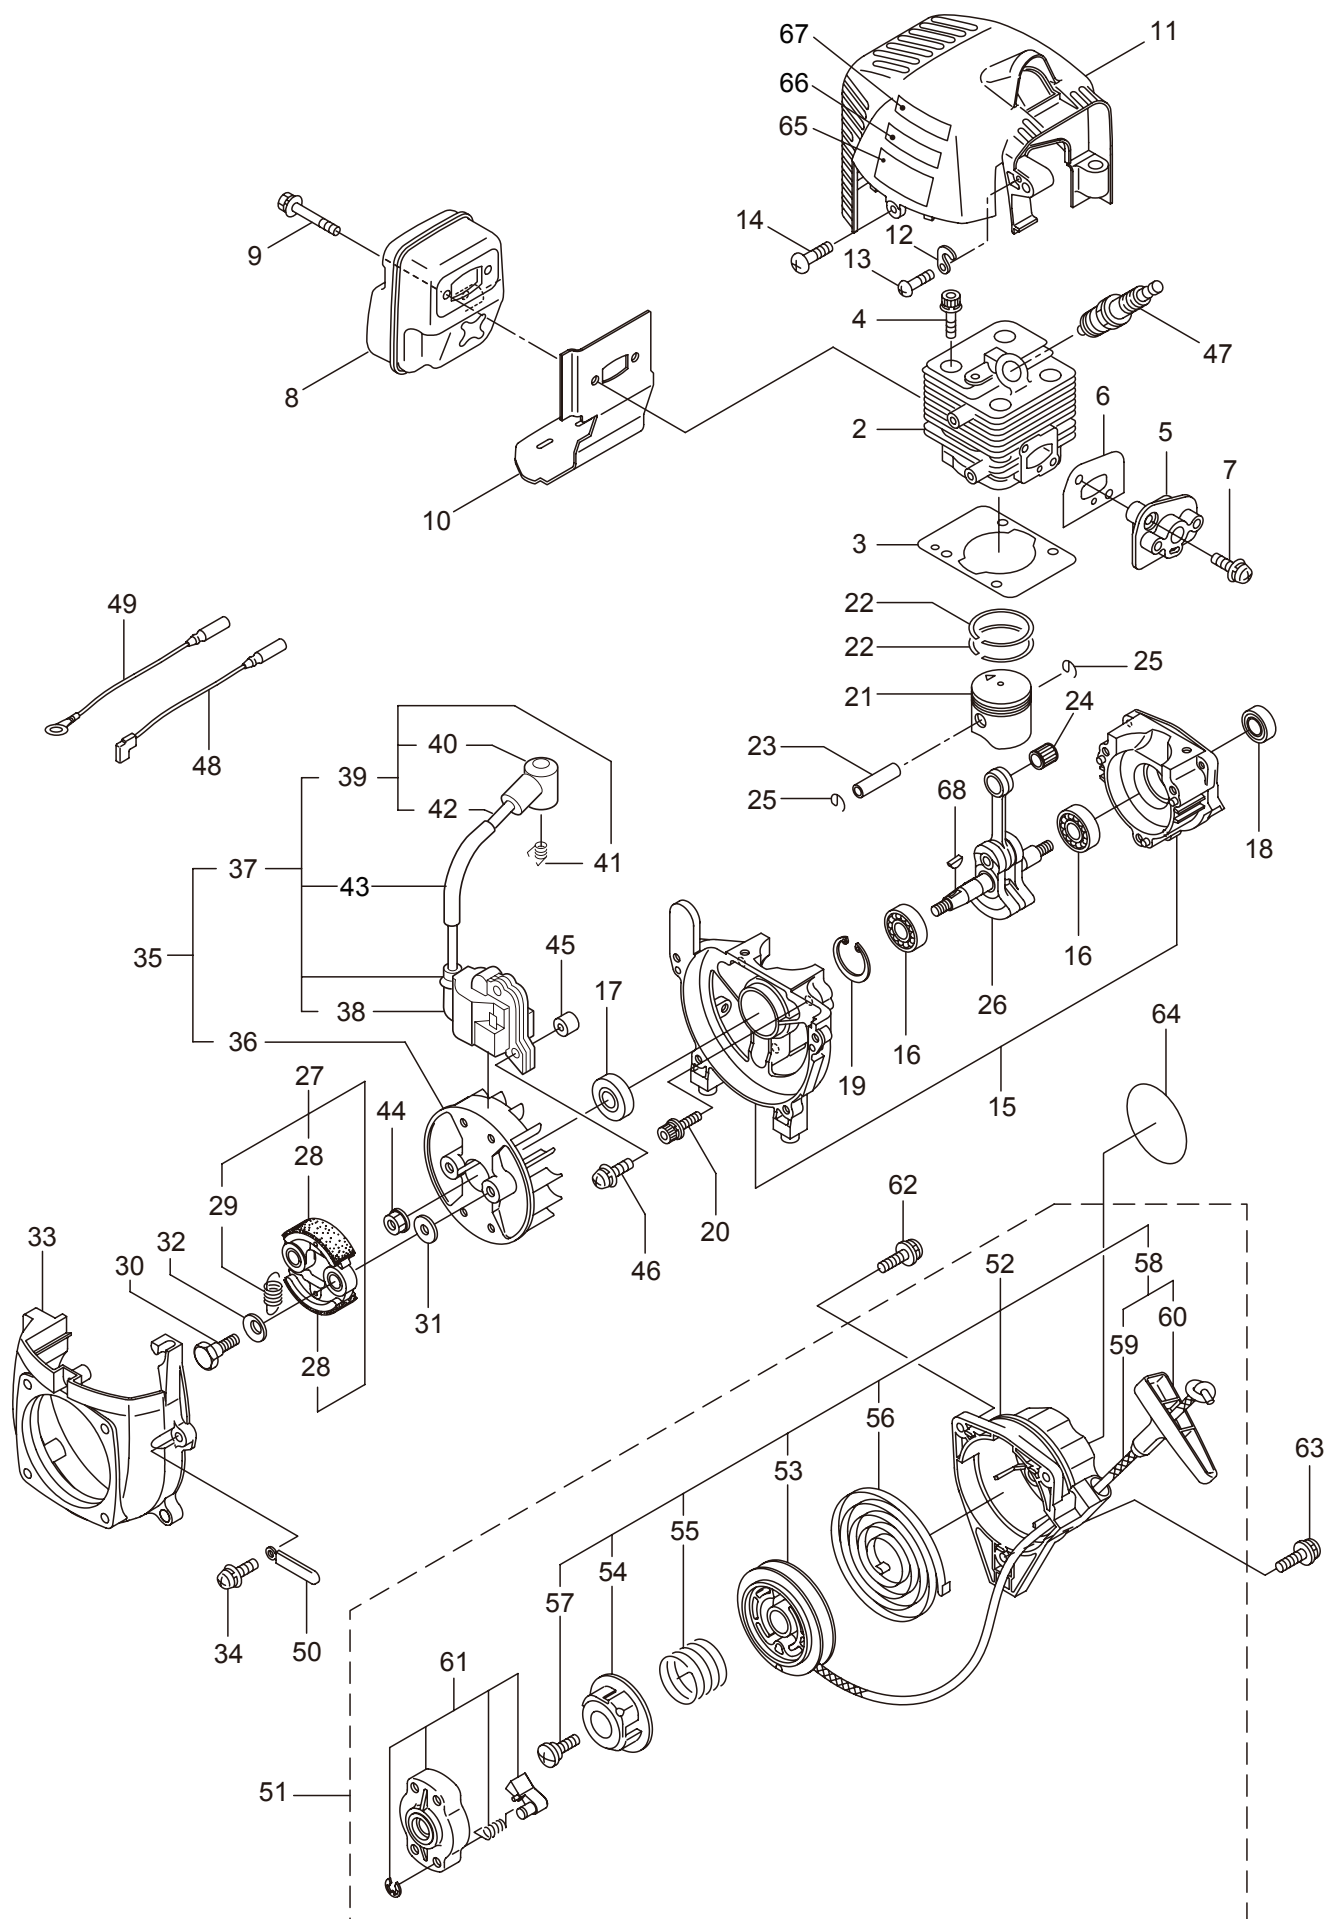

2. MC2600RS ENGINE

Ref. No.	Part No.	Part Name	Q'ty	Remarks
2-1	858649	Engine	1	EE260/18
2-2	269140	Cylinder	1	New gasket required
2-3	282330	Gasket	1	
2-4	261250	Cap Screw	4	M5x20
2-5	263772	Insulator	1	New gasket required
2-6	267049	Gasket	1	
2-7	269826	Screw	2	M5x25
2-8	285102	Muffler Comp.	1	
2-9	266264	Cap Screw	2	M5x50
2-10	282252	Gasket	1	
2-11	285056	Top Cover	1	
2-12	283983	Hook	1	
2-13	283984	Screw	1	M3x10
2-14	280144	Tapping Screw	1	
2-15	282245	Crankcase	1	
2-16	280488	Bearing	2	PPL 6001
2-17	261492	Oil Seal	1	ISCD12287
2-18	261386	Oil Seal	1	ISCD12227
2-19	055185	Snap Ring	1	#28
2-20	261612	Cap Screw	3	M5x30
2-21	269160	Piston	1	
2-22	261496	Piston Ring	2	(2)Required
2-23	261497	Piston Pin	1	
2-24	261037	Bearing,Needle	1	KBK8x11x11.8x1
2-25	261576	Clip,Piston	2	
2-26	282323	Crankshaft/Conn.Rod Ass'y	1	
2-27	269168	Clutch Ass'y	1	Incl.28,29
2-28	269169	Clutch Shoe	2	(2)required
2-29	269173	Spring, Clutch	1	
2-30	269647	Clutch Bolt	2	
2-31	269175	Washer	2	6.1x15x1.6
2-32	261777	Wave Washer	2	
2-33	283386	Fan Cover	1	
2-34	269831	Screw	4	M5x20
2-35	285324	Magneto Ass'y	1	incl.36-43
2-36	261356	Rotor/Fan	1	
2-37	285325	Ignition Coil Ass'y	1	Incl.38-43
2-38	267401	Coil	1	
2-39	285326	Spark Prug Wire Ass'y	1	Incl.40-42
2-40	261074	Plug Boot	1	
2-41	261075	Connector	1	
2-42	285327	Spark Prug Wire	1	
2-43	285328	Insulator	1	
2-44	261417	Nut,Rotor	1	M8
2-45	280381	Spacer	2