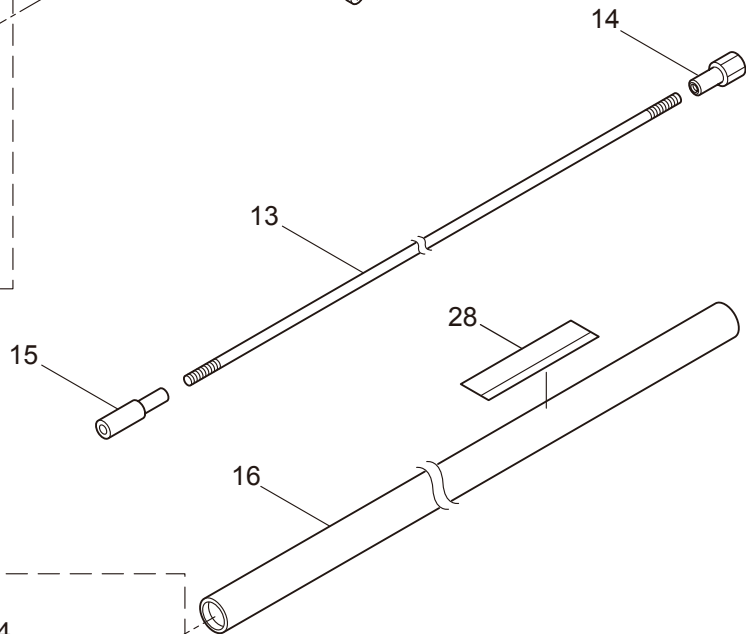

PARTS LIST

MC2600RS

CONTENTS

1. MAIN BODY	1 ~ 2
2. ENGINE	3 ~ 6
3. CARBURETOR, FUEL TANK	7 ~ 8
4. ACCESSORIES	9 ~ 10

2010. 06.

MARUYAMA

P/N 522891-1

1. MC2600RS
MAIN BODY

Ref. No.	Part No.	Part Name	Q'ty	Remarks
1-1	363666	MC2600RS	1	
1-2	817002	Bolt	4	M5x20
1-3	215512	Clutch Case Ass'y	1	Incl.4-10
1-4	214592	Bearing Case	1	
1-5	214161	Bearing	2	#6000ZZ
1-6	054676	Snap Ring	1	#26
1-7	214162	Buffer	1	
1-8	214163	Washer	1	
1-9	092033	Screw	4	M5x15
1-10	214593	Driveshaft Tube Adapter	1	
1-11	092561	Bolt	1	M5x25
1-12	229091	Clutch Drum	1	
1-13	219084	Driveshaft	1	
1-14	211464	Upper Adapt	1	
1-15	215276	Lower Adapt	1	
1-16	224121	Driveshaft Tube	1	
1-17	223153	Throttle Trigger	1	
1-18	054691	Hanging Bracket Ass'y	1	Incl.19
1-19	089738	Bolt	1	M5x15
1-20	219489	Shaft Coupler Ass'y	1	Incl.21-27
1-21	219490	Shaft Coupler Ass'y	1	Incl.28
1-22	215351	Cap Screw	1	M5x25
1-23	089846	Nut	1	M5
1-24	219087	Cap Screw	1	M5x10
1-25	219088	Clamping Knob Ass'y	1	
1-26	089976	Bolt	1	M8x45
1-27	550131	Washer	1	M8
1-28	231081	Label	1	MC2600RS
1-29	222454	Loop Handle Ass'y	1	Incl.30-33
1-30	222520	Loop Handle	1	
1-31	213171	Packing	1	
1-32	222142	Screw	4	M5x28
1-33	081027	Nut	4	M5
1-34	220533	Hanging Strap Ass'y	1	Incl.35
1-35	231657	Hook	1	

2. MC2600RS ENGINE

Ref. No.	Part No.	Part Name	Q'ty	Remarks
2-46	269832	Screw	2	M4x25
2-47	262483	Spark Plug	1	NGK BPMR6Y
2-48	267492	Lead	1	130L
2-49	282880	Wire, Lead	1	
2-50	264588	Clamp	1	
2-51	282404	Recoil Starter Ass'y	1	Incl.52-61
2-52	282405	Recoil Ass'y	1	Incl.53-60
2-53	283411	Reel	1	
2-54	283412	Cam Plate	1	
2-55	280930	Spring	1	
2-56	280931	Spiral Spring	1	
2-57	267213	Screw	1	
2-58	280932	Starter Rope Ass'y	1	Incl.59,60
2-59	280933	Starter Rope	1	
2-60	267219	Starter Grip	1	
2-61	280934	Starter Pawl Ass'y	1	
2-62	280489	Screw	2	M4x20
2-63	269833	Screw	1	M4x16
2-64	286139	Label	1	REVERSE2 EE260
2-65	286122	Label	1	MARUYAMA
2-66	284587	Label	1	
2-67	267561	Label	1	
2-68	261076	Woodruff Key	1	3x10