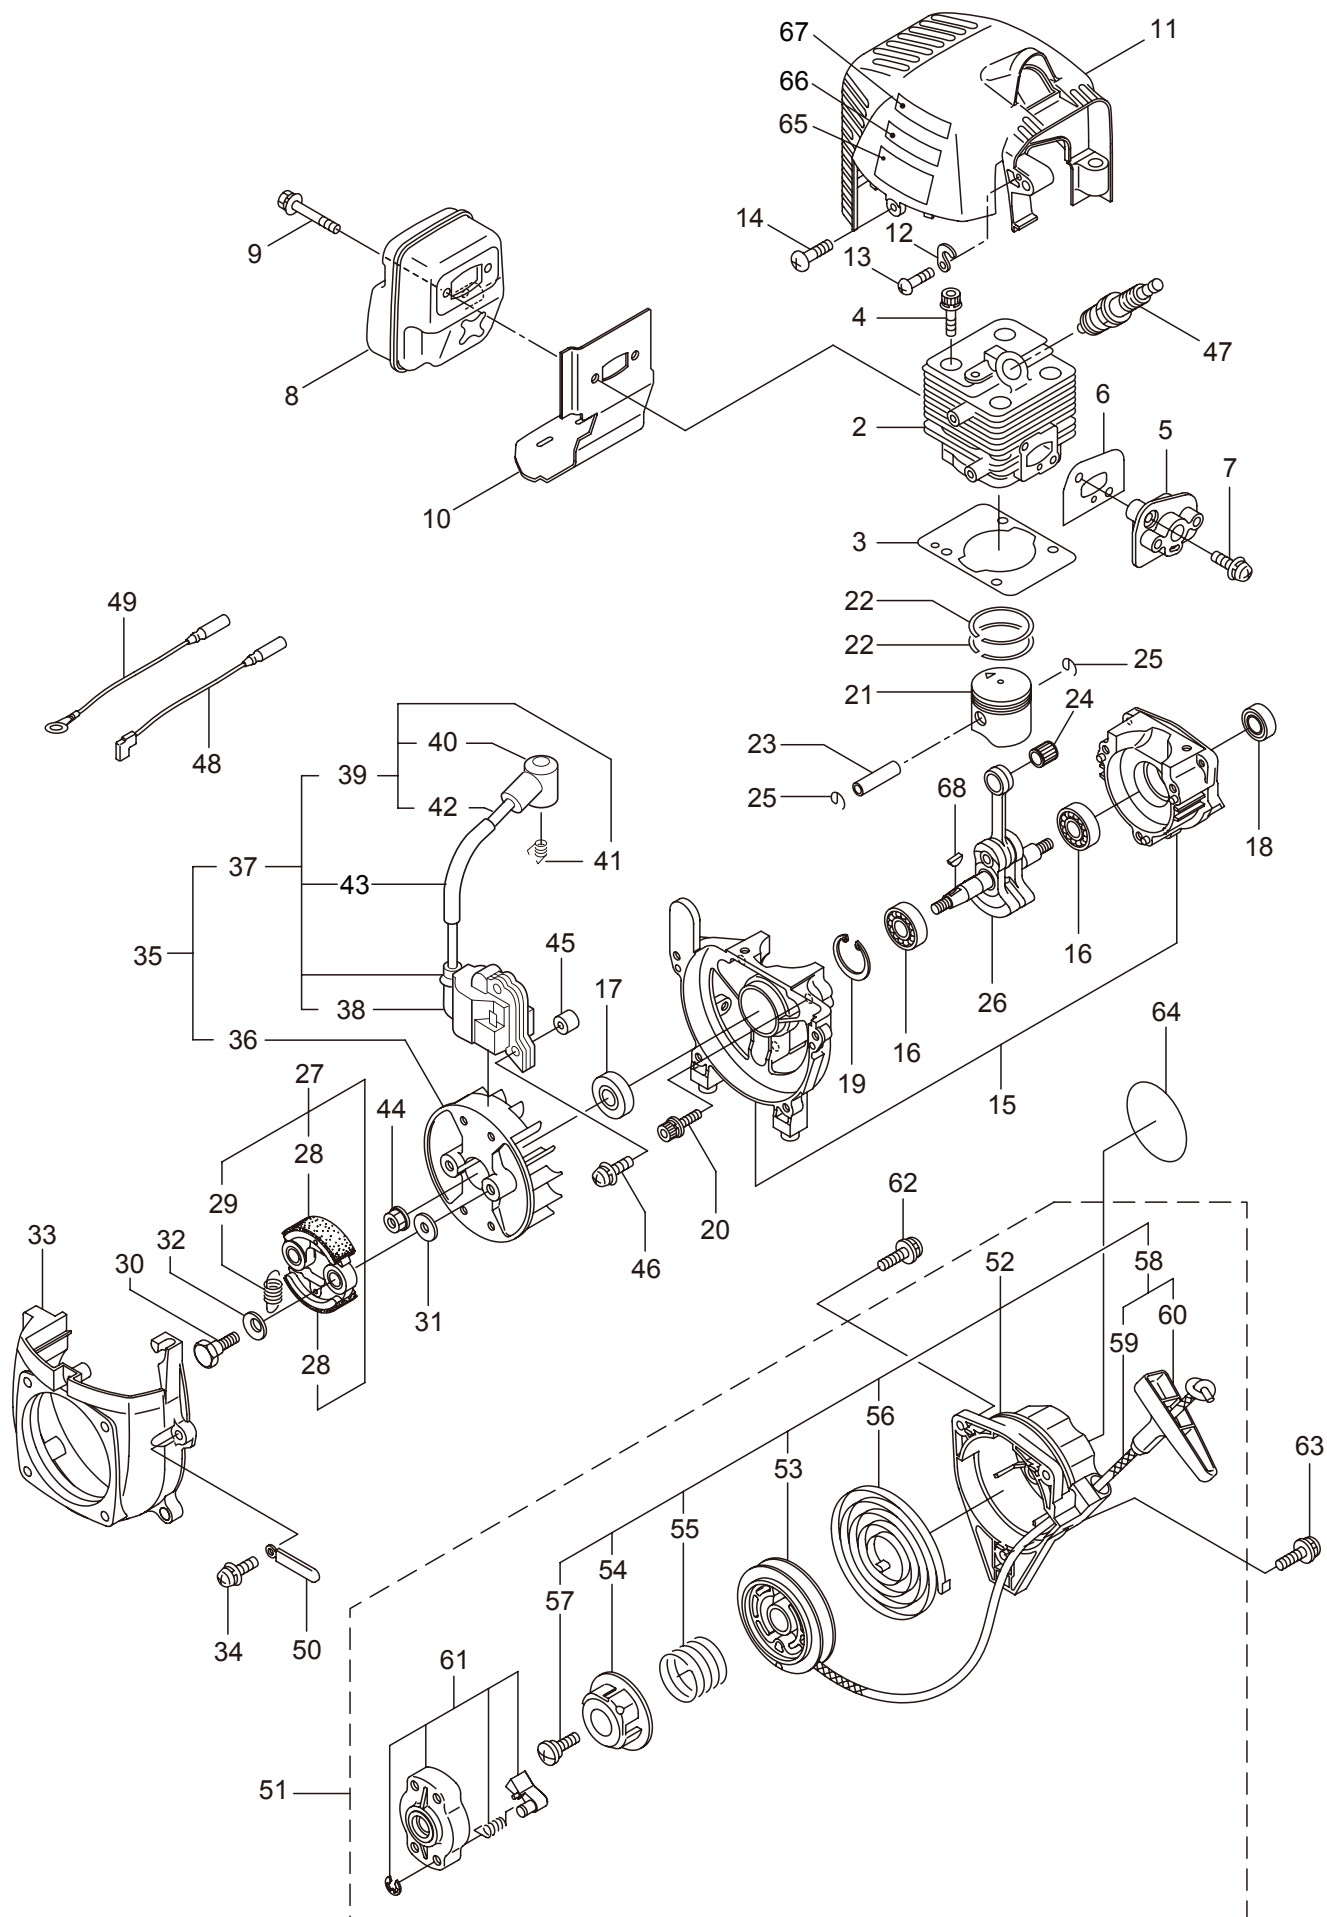

PARTS LIST

MC2600RS

CONTENTS

1. MAIN BODY	1 ~ 2
2. ENGINE	3 ~ 6
3. CARBURETOR, FUEL TANK	7 ~ 8
4. ACCESSORIES	9 ~ 10

2010. 06.

MARUYAMA

P/N 522891-1

1. MC2600RS
MAIN BODY

Ref. No.	Part No.	Part Name	Q'ty	Remarks
1-1	363666	MC2600RS	1	
1-2	817002	Bolt	4	M5x20
1-3	215512	Clutch Case Ass'y	1	Incl.4-10
1-4	214592	Bearing Case	1	
1-5	214161	Bearing	2	#6000ZZ
1-6	054676	Snap Ring	1	#26
1-7	214162	Buffer	1	
1-8	214163	Washer	1	
1-9	092033	Screw	4	M5x15
1-10	214593	Driveshaft Tube Adapter	1	
1-11	092561	Bolt	1	M5x25
1-12	229091	Clutch Drum	1	
1-13	219084	Driveshaft	1	
1-14	211464	Upper Adapt	1	
1-15	215276	Lower Adapt	1	
1-16	224121	Driveshaft Tube	1	
1-17	223153	Throttle Trigger	1	
1-18	054691	Hanging Bracket Ass'y	1	Incl.19
1-19	089738	Bolt	1	M5x15
1-20	219489	Shaft Coupler Ass'y	1	Incl.21-27
1-21	219490	Shaft Coupler Ass'y	1	Incl.28
1-22	215351	Cap Screw	1	M5x25
1-23	089846	Nut	1	M5
1-24	219087	Cap Screw	1	M5x10
1-25	219088	Clamping Knob Ass'y	1	
1-26	089976	Bolt	1	M8x45
1-27	550131	Washer	1	M8
1-28	231081	Label	1	MC2600RS
1-29	222454	Loop Handle Ass'y	1	Incl.30-33
1-30	222520	Loop Handle	1	
1-31	213171	Packing	1	
1-32	222142	Screw	4	M5x28
1-33	081027	Nut	4	M5
1-34	220533	Hanging Strap Ass'y	1	Incl.35
1-35	231657	Hook	1	

2. MC2600RS ENGINE

Ref. No.	Part No.	Part Name	Q'ty	Remarks
2-46	269832	Screw	2	M4x25
2-47	262483	Spark Plug	1	NGK BPMR6Y
2-48	267492	Lead	1	130L
2-49	282880	Wire, Lead	1	
2-50	264588	Clamp	1	
2-51	282404	Recoil Starter Ass'y	1	Incl.52-61
2-52	282405	Recoil Ass'y	1	Incl.53-60
2-53	283411	Reel	1	
2-54	283412	Cam Plate	1	
2-55	280930	Spring	1	
2-56	280931	Spiral Spring	1	
2-57	267213	Screw	1	
2-58	280932	Starter Rope Ass'y	1	Incl.59,60
2-59	280933	Starter Rope	1	
2-60	267219	Starter Grip	1	
2-61	280934	Starter Pawl Ass'y	1	
2-62	280489	Screw	2	M4x20
2-63	269833	Screw	1	M4x16
2-64	286139	Label	1	REVERSE2 EE260
2-65	286122	Label	1	MARUYAMA
2-66	284587	Label	1	
2-67	267561	Label	1	
2-68	261076	Woodruff Key	1	3x10