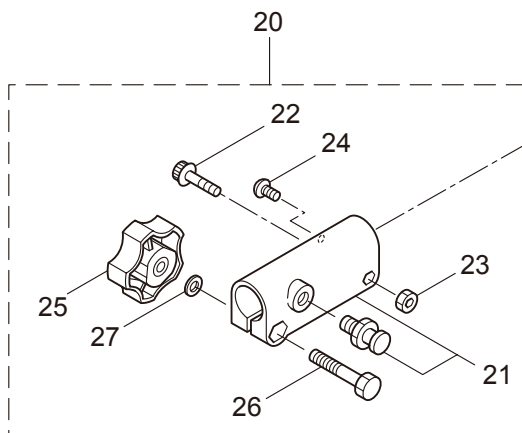

PARTS LIST

MC2600RS

CONTENTS

1. MAIN BODY	1 ~ 2
2. ENGINE	3 ~ 6
3. CARBURETOR, FUEL TANK	7 ~ 8
4. ACCESSORIES	9 ~ 10

2010. 06.

MARUYAMA

P/N 522891-1

1. MC2600RS
MAIN BODY

Ref. No.	Part No.	Part Name	Q'ty	Remarks
1-1	363666	MC2600RS	1	
1-2	817002	Bolt	4	M5x20
1-3	215512	Clutch Case Ass'y	1	Incl.4-10
1-4	214592	Bearing Case	1	
1-5	214161	Bearing	2	#6000ZZ
1-6	054676	Snap Ring	1	#26
1-7	214162	Buffer	1	
1-8	214163	Washer	1	
1-9	092033	Screw	4	M5x15
1-10	214593	Driveshaft Tube Adapter	1	
1-11	092561	Bolt	1	M5x25
1-12	229091	Clutch Drum	1	
1-13	219084	Driveshaft	1	
1-14	211464	Upper Adapt	1	
1-15	215276	Lower Adapt	1	
1-16	224121	Driveshaft Tube	1	
1-17	223153	Throttle Trigger	1	
1-18	054691	Hanging Bracket Ass'y	1	Incl.19
1-19	089738	Bolt	1	M5x15
1-20	219489	Shaft Coupler Ass'y	1	Incl.21-27
1-21	219490	Shaft Coupler Ass'y	1	Incl.28
1-22	215351	Cap Screw	1	M5x25
1-23	089846	Nut	1	M5
1-24	219087	Cap Screw	1	M5x10
1-25	219088	Clamping Knob Ass'y	1	
1-26	089976	Bolt	1	M8x45
1-27	550131	Washer	1	M8
1-28	231081	Label	1	MC2600RS
1-29	222454	Loop Handle Ass'y	1	Incl.30-33
1-30	222520	Loop Handle	1	
1-31	213171	Packing	1	
1-32	222142	Screw	4	M5x28
1-33	081027	Nut	4	M5
1-34	220533	Hanging Strap Ass'y	1	Incl.35
1-35	231657	Hook	1	

2. MC2600RS ENGINE

Ref. No.	Part No.	Part Name	Q'ty	Remarks
2-46	269832	Screw	2	M4x25
2-47	262483	Spark Plug	1	NGK BPMR6Y
2-48	267492	Lead	1	130L
2-49	282880	Wire, Lead	1	
2-50	264588	Clamp	1	
2-51	282404	Recoil Starter Ass'y	1	Incl.52-61
2-52	282405	Recoil Ass'y	1	Incl.53-60
2-53	283411	Reel	1	
2-54	283412	Cam Plate	1	
2-55	280930	Spring	1	
2-56	280931	Spiral Spring	1	
2-57	267213	Screw	1	
2-58	280932	Starter Rope Ass'y	1	Incl.59,60
2-59	280933	Starter Rope	1	
2-60	267219	Starter Grip	1	
2-61	280934	Starter Pawl Ass'y	1	
2-62	280489	Screw	2	M4x20
2-63	269833	Screw	1	M4x16
2-64	286139	Label	1	REVERSE2 EE260
2-65	286122	Label	1	MARUYAMA
2-66	284587	Label	1	
2-67	267561	Label	1	
2-68	261076	Woodruff Key	1	3x10